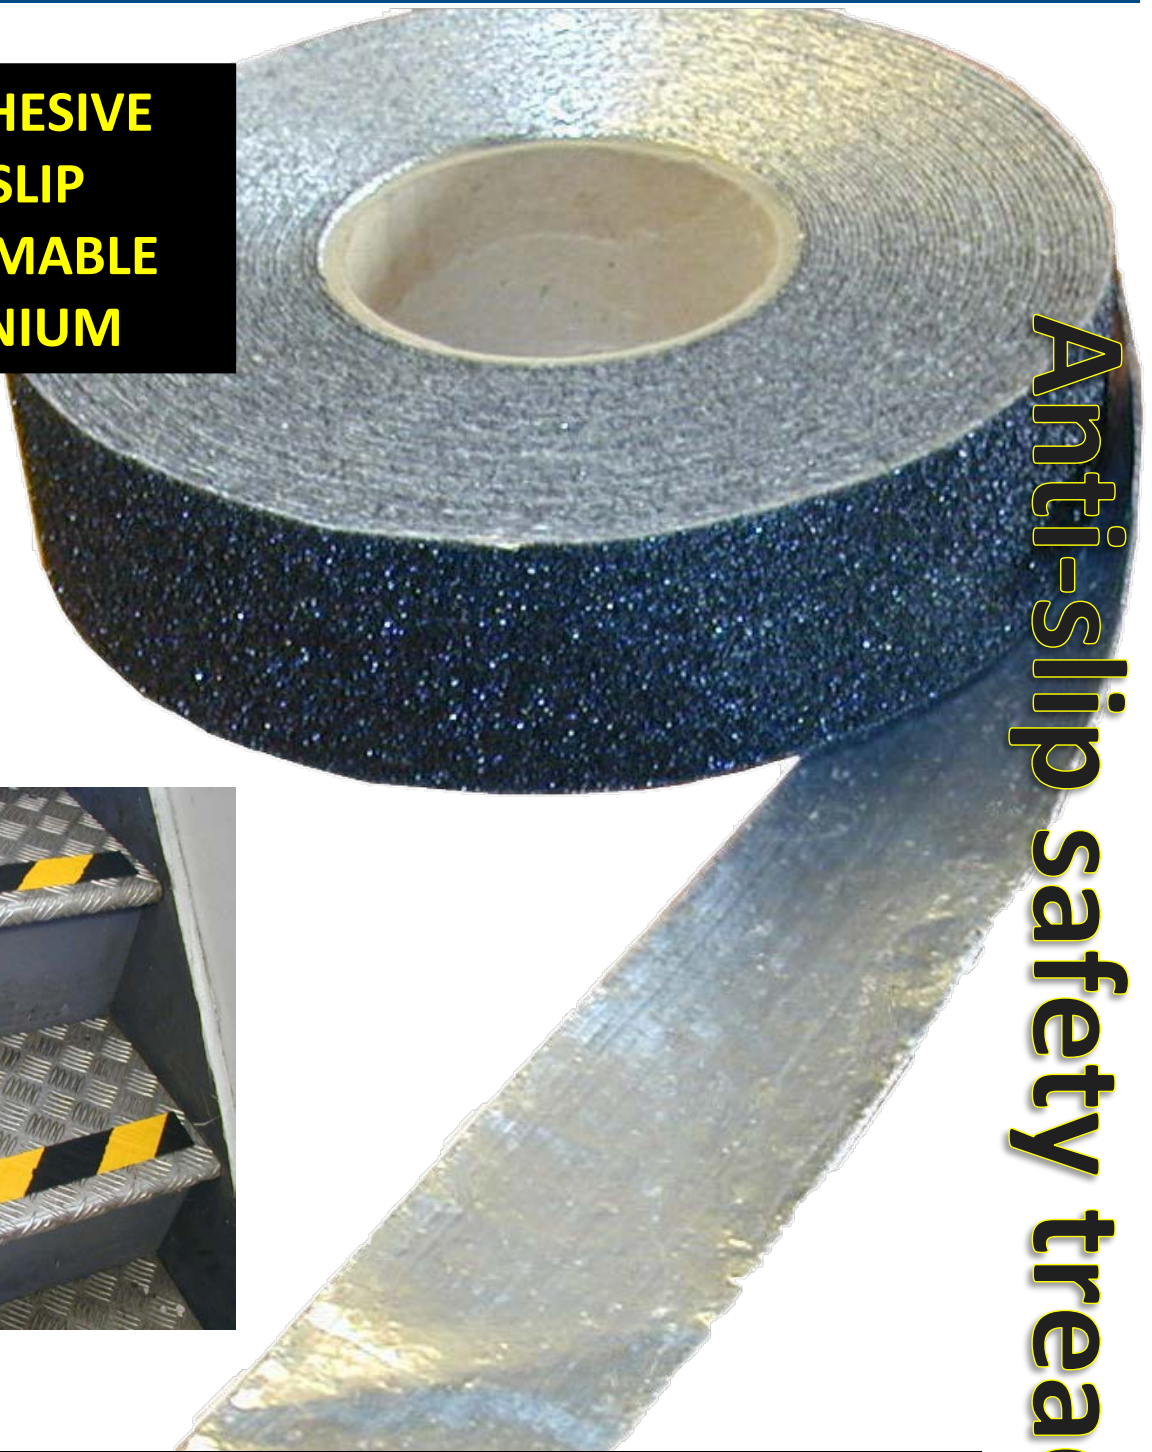

Page 66

SUREFOOT™: Conformable

**SELF-ADHESIVE
NON-SLIP
CONFORMABLE
ALUMINIUM**

Anti-slip safety tread tape

Non-slip safety tape - Conformable aluminium - Ideal for irregular surfaces - Aggressive adhesive