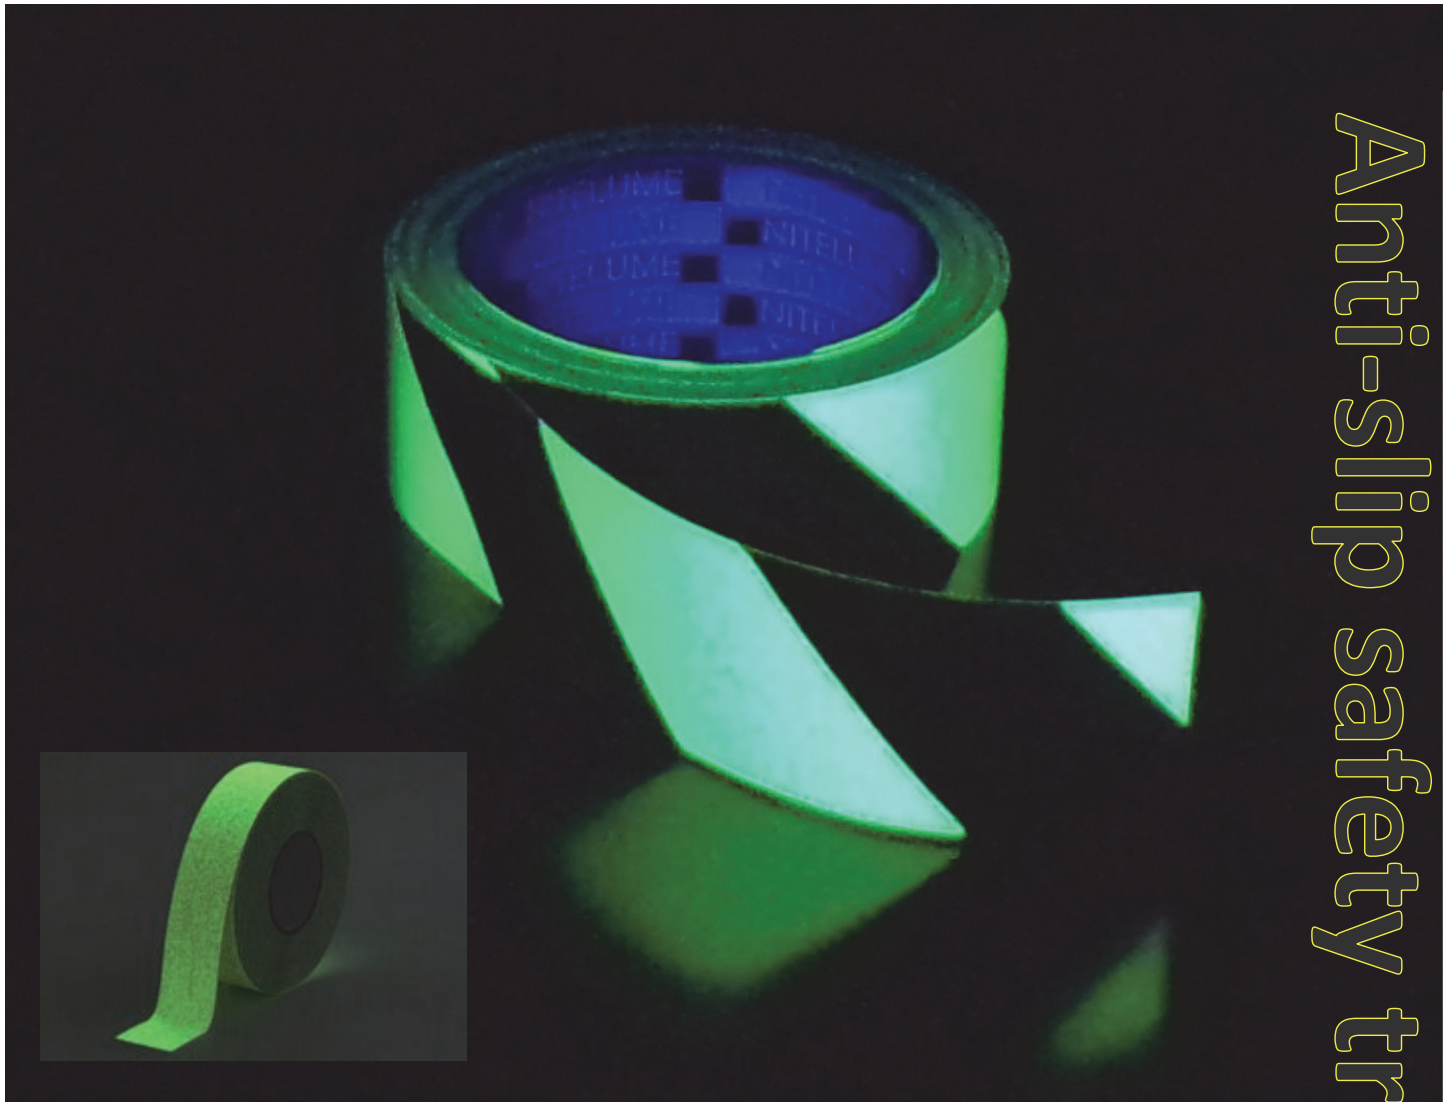

NOV 2020 UPDATE

WEBSITE
Page 71

SUREFOOT™ : Glow in the dark

Anti-slip safety tread tape

**LUMINOUS
NON-SLIP
SELF-ADHESIVE
RELIABLE**

Non-slip, floor marking tape
Glow brightly in the dark
Helps reduce the risk of slips and falls